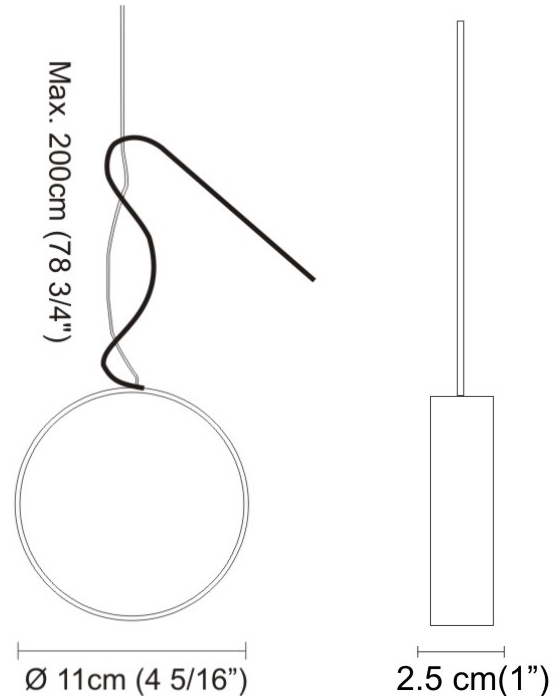

D131053-

base number   Finish
Options

1. To build a product code in our configurator select the specify button on the base model # product page
2. To build a manual product code on this datasheet choose from the options listed below in blue font and add the suffix to the base model #

GENERAL

Series: Do Not Disturb
Brand: Knikerboker
Division: Design
Mounting Type: Suspension
Mounting Location: Ceiling
Subcategory: Ambient

PHYSICAL

Shape: Round
Length (mm): 185
Length (in): 7 5/16
Width (mm): 25
Width (in): 1
Max. Overall Height (mm): 2000
Max. Overall Height (in): 78 3/4
Light Distribution: Direct / Indirect
Diffuser: Opal
Fixture Finish: EWH / EBK / MAN / COF / PRD / SLF / GLF / CLF / BRL
Fixture Material: Metal
Cable Details: Silicon Coaxial Cable 1500mm

ELECTRICAL

Lamp Type: LED
Input Wattage (W): 8
Total Output Wattage (W): 7
Dimming: 0-10V Dimming / Phase Dimming (120Vac Only)
Driver Included: Yes
Driver Location: Integrated
Driver Type: Constant Voltage - 120 / 277Vac
Driver Class: Class 2
Input Voltage (V): 120 - 277
Output Voltage (V): 24
Upon Request: (Not included - see components) Remote: 0-10Vdc dimming / (Included) Integral: Phase dimming @120Vac only / Non-dimming 277Vac

LED

Number of LEDs: 1
Color Temperature (°K): 3000
Nominal Lumen (lm): 1000
CRI: >85 CRI
Lamp Life (hrs): 50000

OPTICAL

RATINGS AND CERTIFICATIONS

Certified By: Certified for North American Standards
IP rating: IP20