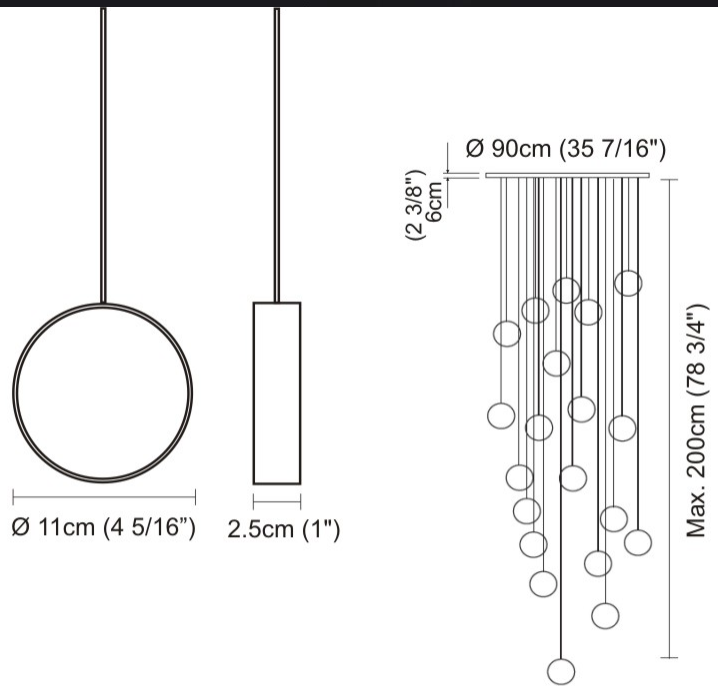

1. To build a product code in our configurator select the specify button on the base model # product page
2. To build a manual product code on this datasheet choose from the options listed below in blue font and add the suffix to the base model #

GENERAL

Series: Do Not Disturb
Brand: Knikerboker
Division: Design
Mounting Type: Suspension
Mounting Location: Ceiling
Subcategory: Ambient

PHYSICAL

Shape: Round
Diameter (mm): 900
Diameter (in): 35 7/16
Max. Overall Height (mm): 2000
Max. Overall Height (in): 78 3/4
Light Distribution: Direct / Indirect
Diffuser: Opal
Fixture Finish: [EWH](#) / [EBK](#) / [MAN](#) / [COF](#) / [PRD](#) / [SLF](#) / [GLF](#) / [CLF](#) / [BRL](#)
Fixture Material: Aluminum
Cable Details: Silicon Coaxial Cable 10 Cables Of 1500mm / 59 1/16" 10 Cables Of 2000mm / 78 3/4"

ELECTRICAL

Lamp Type: LED
Input Wattage (W): 160
Total Output Wattage (W): 140
Dimming: 0-10V Dimming / Phase Dimming (120Vac Only)
Driver Included: Yes
Driver Location: Integrated
Driver Type: Constant Voltage - Universal
Driver Class: Class 2
Input Voltage (V): 120 - 277
Output Voltage (V): 24
Upon Request: (Not included - see components) Remote: Phase dimming @120Vac only / (Included) Integral: 0-10Vdc dimming / 277Vac

LED

Number of LEDs: 20
Color Temperature (°K): 3000
Max. Delivered Lumen (lm): 2000
CRI: >85 CRI
Lamp Life (hrs): 50000

OPTICAL

RATINGS AND CERTIFICATIONS

Certified By: Certified for North American Standards
IP rating: IP20