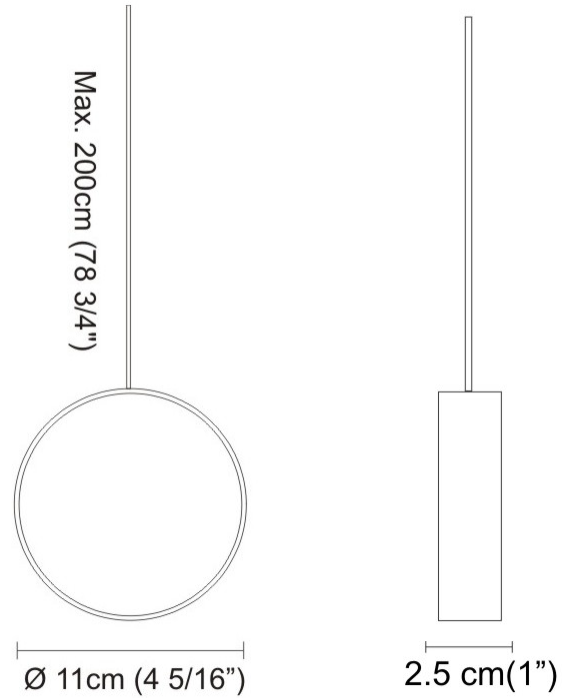

GENERAL

Series: Do Not Disturb _____
Brand: Knikerboker _____
Division: Design _____
Mounting Type: Suspension _____
Mounting Location: Ceiling _____
Subcategory: Ambient _____

PHYSICAL

Shape: Round _____
Length (mm): 110 _____
Length (in): 4 5/16 _____
Width (mm): 25 _____
Width (in): 1 _____
Max. Overall Height (mm): 2000 _____
Max. Overall Height (in): 78 3/4 _____
Light Distribution: Direct / Indirect _____
Diffuser: Opal _____
Fixture Finish: EWH / EBK / MAN / COF / PRD / SLF / GLF / CLF / BRL _____
Fixture Material: Metal _____
Cable Details: Silicon Coaxial Cable 1500mm _____

ELECTRICAL

Lamp Type: LED _____
Input Wattage (W): 8 _____
Total Output Wattage (W): 7 _____
Dimming: 0-10V Dimming / Phase Dimming (120Vac Only) _____
Driver Included: Yes _____
Driver Location: Integrated _____
Driver Type: Constant Voltage - 120 / 277Vac _____
Driver Class: Class 2 _____
Input Voltage (V): 120 - 277 _____
Output Voltage (V): 24 _____
Upon Request: (Not included - see components) Remote: 0-10Vdc dimming / (Included) Integral: Phase dimming @120Vac only / Non-dimming 277Vac _____

LED

Number of LEDs: 1 _____
Color Temperature (°K): 3000 _____
Max. Delivered Lumen (lm): 1000 _____
CRI: >85 CRI _____
Lamp Life (hrs): 50000 _____

OPTICAL

RATINGS AND CERTIFICATIONS

Certified By: Certified for North American Standards _____
IP rating: IP20 _____