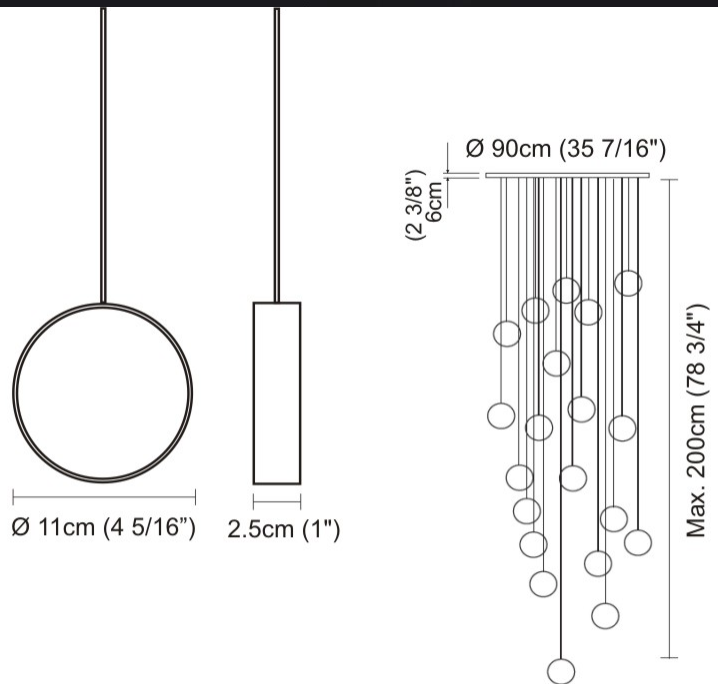

1. To build a product code in our configurator select the specify button on the base model # product page
2. To build a manual product code on this datasheet choose from the options listed below in blue font and add the suffix to the base model #

GENERAL

Series: Do Not Disturb
Brand: Knikerboker
Division: Design
Mounting Type: Suspension
Mounting Location: Ceiling
Subcategory: Ambient

PHYSICAL

Shape: Round
Diameter (mm): 900
Diameter (in): 35 7/16
Max. Overall Height (mm): 2000
Max. Overall Height (in): 78 3/4
Light Distribution: Direct / Indirect
Diffuser: Opal
Fixture Finish: [EWH](#) / [EBK](#) / [MAN](#) / [COF](#) / [PRD](#) / [SLF](#) / [GLF](#) / [CLF](#) / [BRL](#)
Fixture Material: Aluminum
Cable Details: Silicon Coaxial Cable 10 Cables Of 1500mm / 59 1/16" 10 Cables Of 2000mm / 78 3/4"

ELECTRICAL

Lamp Type: LED
Input Wattage (W): 160
Total Output Wattage (W): 140
Dimming: 0-10V Dimming / Phase Dimming (120Vac Only)
Driver Included: Yes
Driver Location: Integrated
Driver Type: Constant Voltage - Universal
Driver Class: Class 2
Input Voltage (V): 120 - 277
Output Voltage (V): 24
Upon Request: (Not included - see components) Remote: Phase dimming @120Vac only / (Included) Integral: 0-10Vdc dimming / 277Vac

LED

Number of LEDs: 20
Color Temperature (°K): 3000
Max. Delivered Lumen (lm): 2000
CRI: >85 CRI
Lamp Life (hrs): 50000

OPTICAL

RATINGS AND CERTIFICATIONS

Certified By: Certified for North American Standards
IP rating: IP20