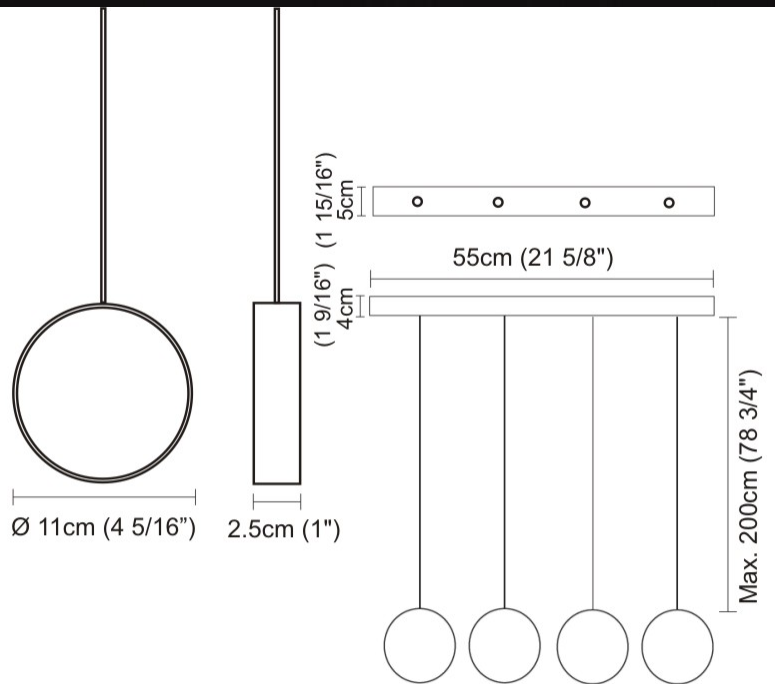

GENERAL

Series: Do Not Disturb _____
Brand: Knikerboker _____
Division: Design _____
Mounting Type: Suspension _____
Mounting Location: Ceiling _____
Subcategory: Ambient _____

PHYSICAL

Shape: Round _____
Length (mm): 550 _____
Length (in): 21 ⁵/₈ _____
Width (mm): 50 _____
Width (in): 2 _____
Light Distribution: Direct / Indirect _____
Diffuser: Opal _____
Fixture Finish: [EWH](#) / [EBK](#) / [MAN](#) / [COF](#) / [PRD](#) / [SLF](#) / [GLF](#) / [CLF](#) / [BRL](#) _____
Fixture Material: Aluminum _____
Cable Details: Silicon Coaxial Cable 1500mm / 59 1/16" _____

ELECTRICAL

Lamp Type: LED _____
Input Wattage (W): 32 _____
Total Output Wattage (W): 28 _____
Dimming: 0-10V Dimming / Phase Dimming (120Vac Only) _____
Driver Included: Yes _____
Driver Location: Integrated _____
Driver Type: Constant Voltage - Universal _____
Driver Class: Class 2 _____
Input Voltage (V): 120 - 277 _____
Output Voltage (V): 24 _____
Upon Request: (Not included - see components) Remote: Phase dimming @120Vac only / (Included) Integral: 0-10Vdc dimming / 277Vac _____

LED

Number of LEDs: 4 _____
Color Temperature (°K): 3000 _____
Max. Delivered Lumen (lm): 4000 _____
CRI: >85 CRI _____
Lamp Life (hrs): 50000 _____

OPTICAL

RATINGS AND CERTIFICATIONS

Certified By: Certified for North American Standards _____
IP rating: IP20 _____