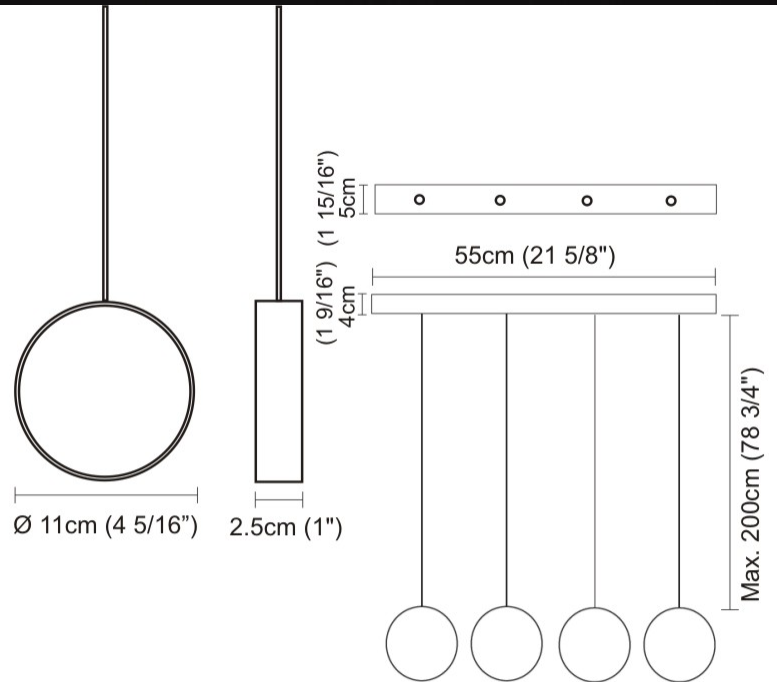

DO NOT DISTURB SUSPENSION

D131117-

base number _____
Finish _____
Options _____

1. To build a product code in our configurator select the specify button on the base model # product page
2. To build a manual product code on this datasheet choose from the options listed below in blue font and add the suffix to the base model #

GENERAL

Series: Do Not Disturb
Brand: Knikerboker
Division: Design
Mounting Type: Suspension
Mounting Location: Ceiling
Subcategory: Ambient

PHYSICAL

Shape: Round
Length (mm): 550
Length (in): 21 5/8
Width (mm): 50
Width (in): 2
Light Distribution: Direct / Indirect
Diffuser: Opal
Fixture Finish: EWH / EBK / MAN / COF / PRD / SLF / GLF / CLF / BRL
Fixture Material: Aluminum
Cable Details: Silicon Coaxial Cable 1500mm / 59 1/16"

ELECTRICAL

Lamp Type: LED
Input Wattage (W): 32
Total Output Wattage (W): 28
Dimming: 0-10V Dimming / Phase Dimming (120Vac Only)
Driver Included: Yes
Driver Location: Integrated
Driver Type: Constant Voltage - Universal
Driver Class: Class 2
Input Voltage (V): 120 - 277
Output Voltage (V): 24
Upon Request: (Not included - see components) Remote: Phase dimming @120Vac only / (Included) Integral: 0-10Vdc dimming / 277Vac

LED

Number of LEDs: 4
Color Temperature (°K): 3000
Max. Delivered Lumen (lm): 4000
CRI: >85 CRI
Lamp Life (hrs): 50000

OPTICAL

RATINGS AND CERTIFICATIONS

Certified By: Certified for North American Standards
IP rating: IP20