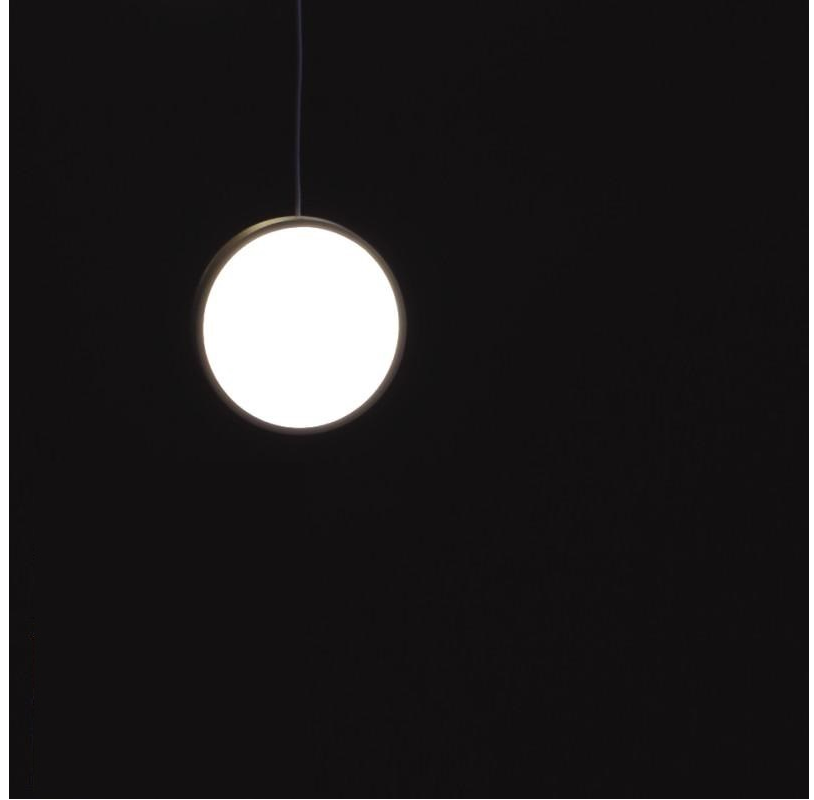

GENERAL

Series: Do Not Disturb _____
Brand: Knikerboker _____
Division: Design _____
Mounting Type: Suspension _____
Mounting Location: Ceiling _____
Subcategory: Ambient _____

PHYSICAL

Shape: Round _____
Length (mm): 110 _____
Length (in): 4 5/16 _____
Width (mm): 25 _____
Width (in): 1 _____
Max. Overall Height (mm): 2000 _____
Max. Overall Height (in): 78 3/4 _____
Light Distribution: Direct / Indirect _____
Diffuser: Opal _____
Fixture Finish: EWH / EBK / MAN / COF / PRD / SLF / GLF / CLF / BRL _____
Fixture Material: Metal _____
Cable Details: Silicon Coaxial Cable 1500mm _____

ELECTRICAL

Lamp Type: LED _____
Input Wattage (W): 8 _____
Total Output Wattage (W): 7 _____
Dimming: 0-10V Dimming / Phase Dimming (120Vac Only) _____
Driver Included: Yes _____
Driver Location: Integrated _____
Driver Type: Constant Voltage - 120 / 277Vac _____
Driver Class: Class 2 _____
Input Voltage (V): 120 - 277 _____
Output Voltage (V): 24 _____
Upon Request: (Not included - see components) Remote: 0-10Vdc dimming / (Included) Integral: Phase dimming @120Vac only / Non-dimming 277Vac _____

LED

Number of LEDs: 1 _____
Color Temperature (°K): 3000 _____
Max. Delivered Lumen (lm): 1000 _____
CRI: >85 CRI _____
Lamp Life (hrs): 50000 _____

OPTICAL

RATINGS AND CERTIFICATIONS

Certified By: Certified for North American Standards _____
IP rating: IP20 _____